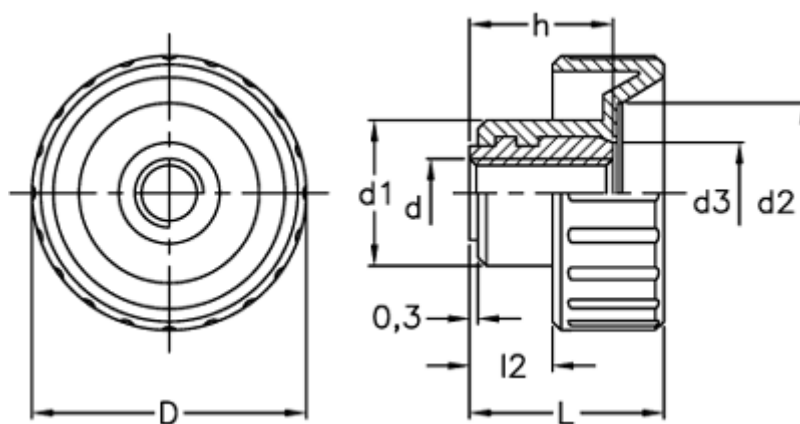

Data Sheet

Article number: 2302006336
Description: E+G Fluted grip knob
BT.16 FP-M5

Measures

d	= 16
d1	= 11
d2	= 9
d3	= 6
d 6H	= M5
h	= 10
L	= 13.0
l2	= 5.0